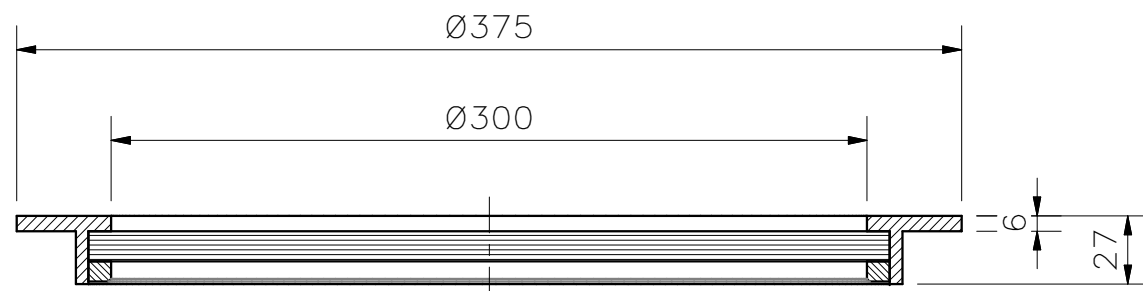

FRONT VIEW

1:3

SECTION A-A

1:3

This drawing and design is protected by copyright and the information is confidential. It is also protected and registered under Dutch laws through the Dutch government department for Taxes. The drawing and/or models may not to be copied, reproduced, duplicated or disclosed to others, in whole or in part without prior written consent of Rob Snel b.v./the Netherlands

3D-IMPRESSION

C					
B					
A					
Rev.:	REV. DATE:	REVISION SUBJECT			
Date:	6-2-2024	 Rob Snel TECHNISCHE GROOTHANDEL	Rob Snel Technische Groothandel Industrieweg 39 3361 HJ Sliedrecht		Art.nr:
Drawn:	HB				Projection type:
Scale:	1:3				
Status:	Pending				
Cust.:					
Project:					
Title:		Brass Porthole ø300			
Mat:	Dwg.nr:	Revision:	Sheet:	Format:	
	45.BR.300.01	0	1	A3