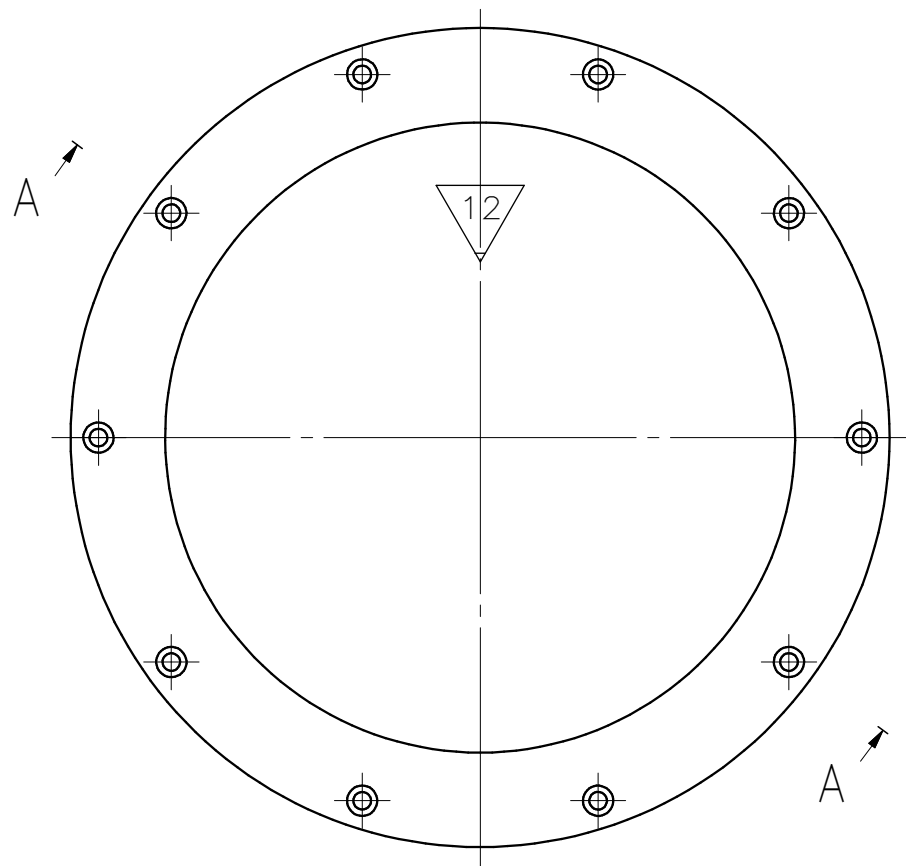

FRONT VIEW
1:3

SECTION A-A
1:3

This drawing and design is protected by copyright and the information is confidential. It is also protected and registered under Dutch laws through the Dutch government department for Taxes. The drawing and/or models may not to be copied, reproduced, duplicated or disclosed to others, in whole or in part without prior written consent of Rob Snel b.v./the Netherlands

3D-IMPRESSION

C				
B				
A				
Rev.:	REV. DATE:	REVISION SUBJECT		
Date:	6-2-2024	 Rob Snel TECHNISCHE GROOTHANDEL Rob Snel Technische Groothandel Industrieweg 39 3361 HJ Sliedrecht T +31 (0)184 43 30 30 F +31 (0)184 43 30 31 E s.snel@robsnel.nl I www.robsnel.nl	Art.nr:	
Drawn:	HB		Projection type:	
Scale:	1:3			
Status:	Pending			
Cust.:				
Project:		Title: Brass Porthole ø250		
Mat:	Dwg.nr:	Revision:	Sheet:	Format:
	45.BR.250.00	0	1	A3