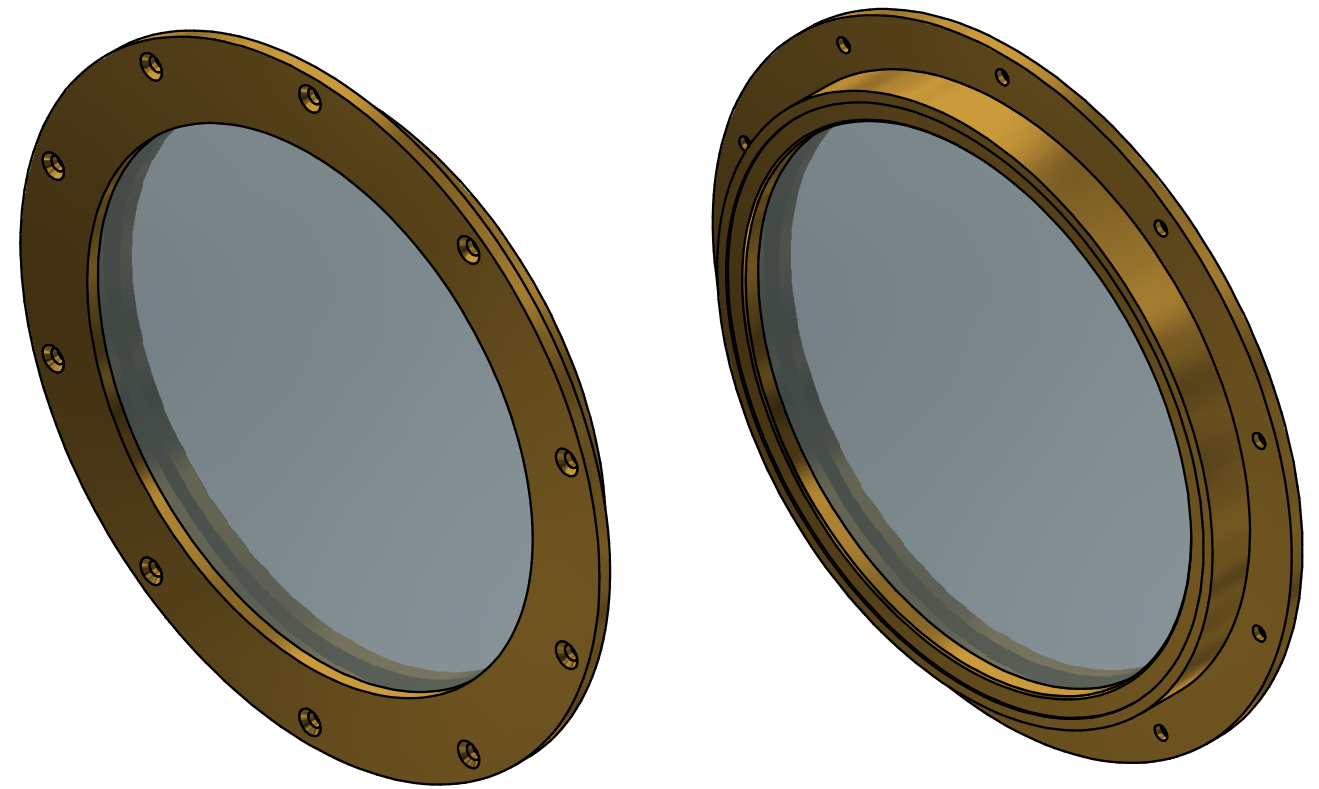

FRONT VIEW
1:3

SECTION A-A
1:3

This drawing and design is protected by copyright and the information is confidential. It is also protected and registered under Dutch laws through the Dutch government department for Taxes. The drawing and/or models may not to be copied, reproduced, duplicated or disclosed to others, in whole or in part without prior written consent of Rob Snel b.v./the Netherlands

3D-IMPRESSION

C				
B				
A				
Rev.:	REV. DATE:	REVISION SUBJECT		
Date:	6-2-2024	 Rob Snel TECHNISCHE GROOTHANDEL Rob Snel Technische Groothandel Industrieweg 39 3361 HJ Sliedrecht T +31 (0)184 43 30 30 F +31 (0)184 43 30 31 E s.snel@robsnel.nl I www.robsnel.nl	Art.nr:	
Drawn:	HB		Projection type:	
Scale:	1:3			
Status:	Pending			
Cust.:				
Project:		Title: Brass Porthole ø250		
Mat:	Dwg.nr:	Revision:	Sheet:	Format:
	45.BR.250.00	0	1	A3